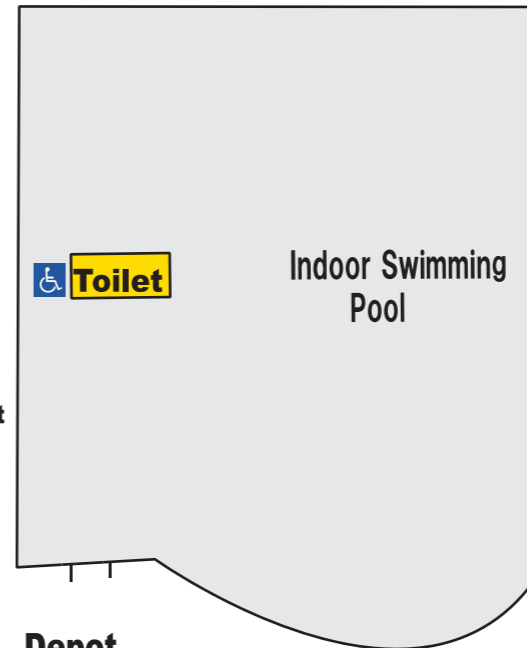

### Semi Indoor Court 4~7

Repair  
String Service

Toilet

Car Parks

Chikuho Height Hotel

3F Physical Therapy room

Toilet

Wheelchair Warehouse

Practice Booking  
Tournament Desk

Toilet

Shower room

Media Interpreter

Referee room

Transport